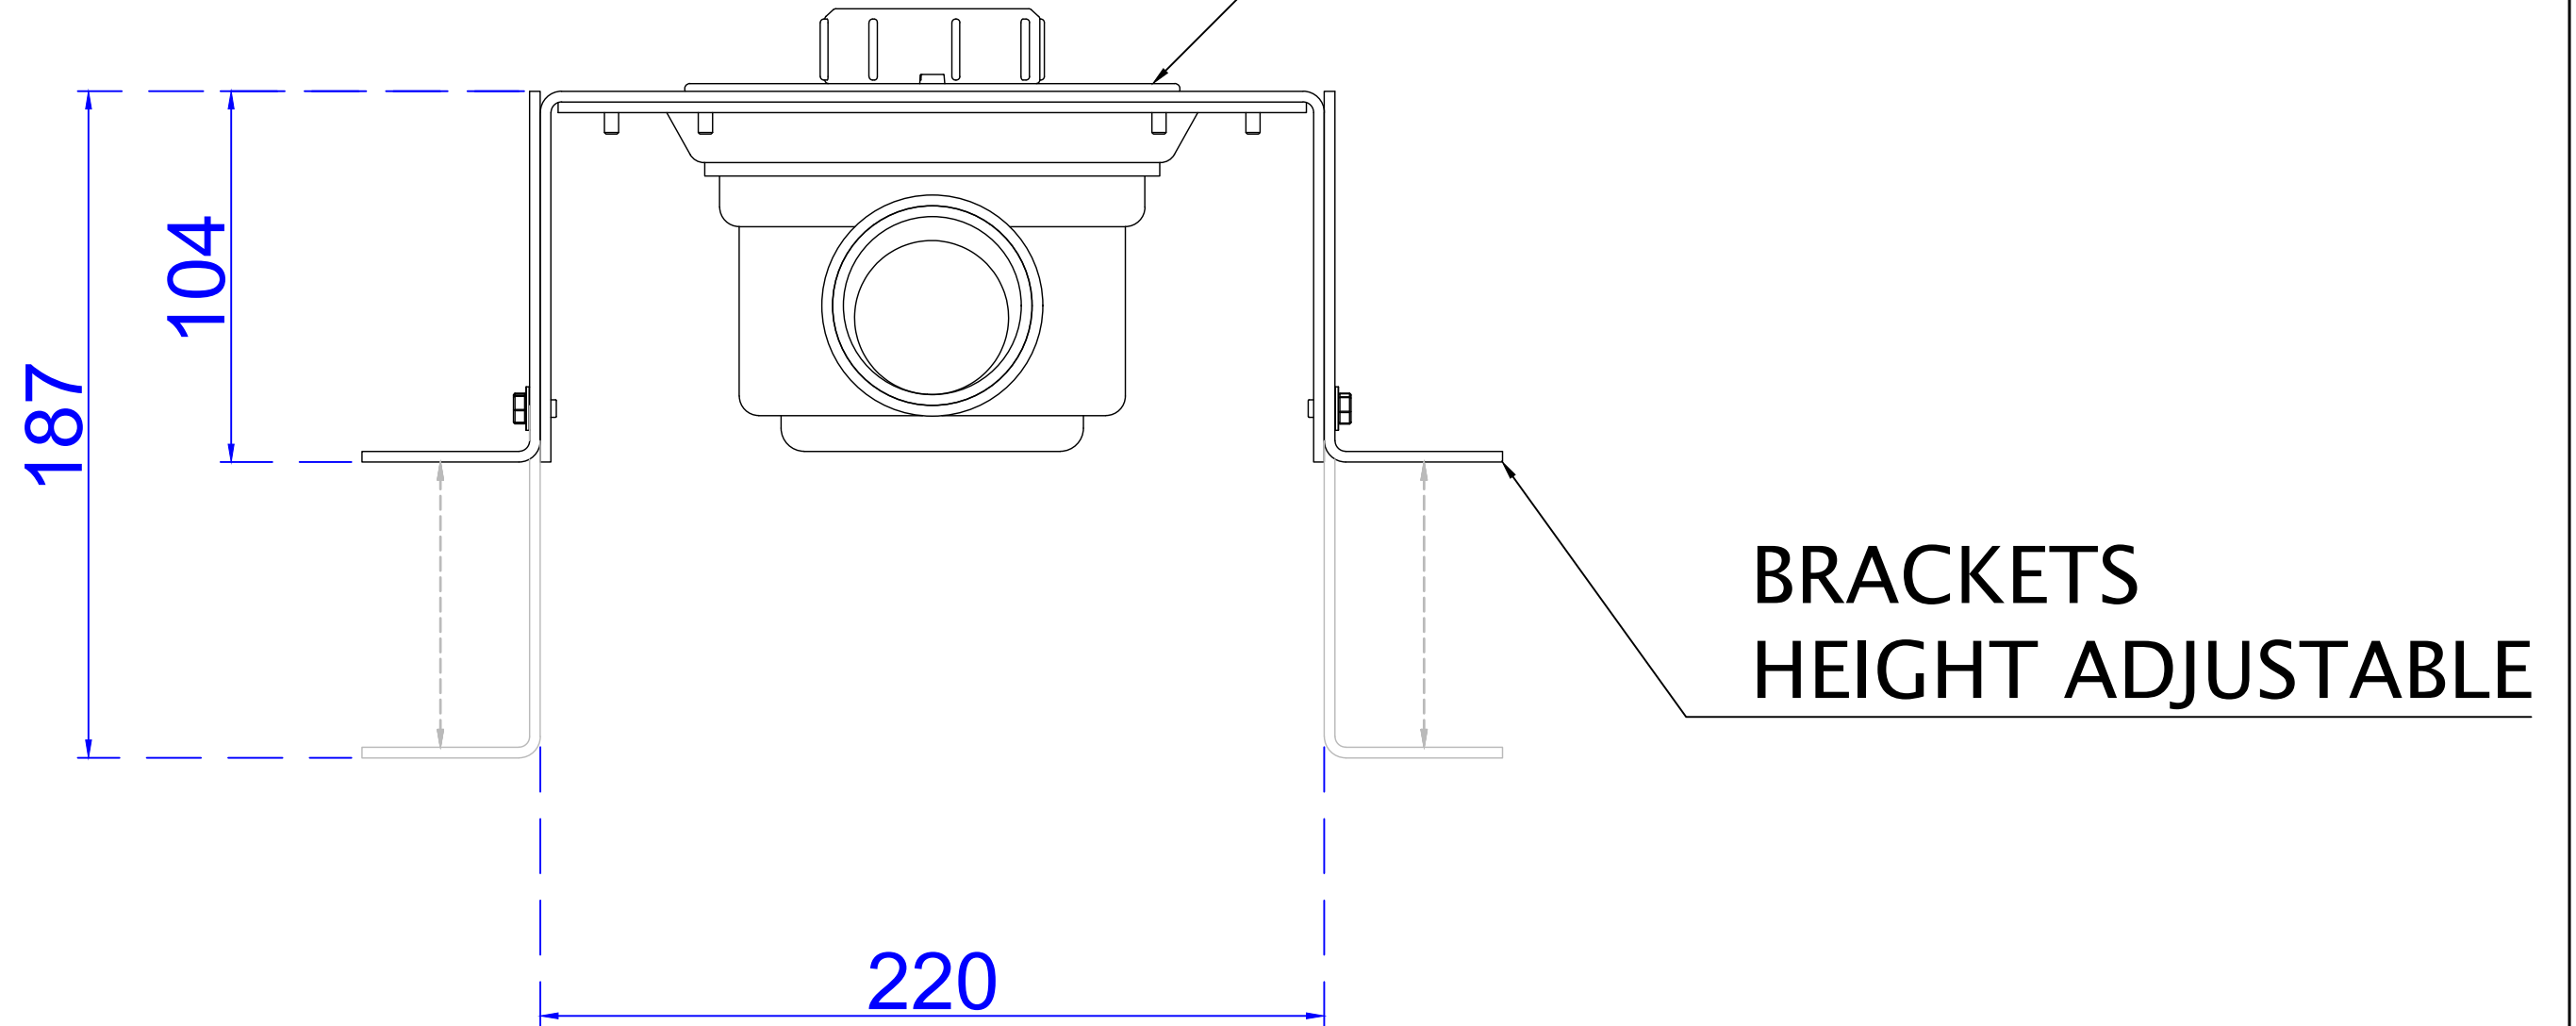

BATH ADAPTOR

130323	CD	NW	HB		CCL BUILDING PRODUCTS LTD LODGE FARM HOOK ROAD NORTH WARNBOROUGH HOOK ROAD, RG29 1HA TEL : 0344 327 6002
DATE	DRN	CHKD	APRD		
FINISH				TITLE	
CLEAN				M40 SOLO4 DRAIN - HORIZONTAL OUTLET, M40 ADAPTOR - FONT VIEW	
TOLERANCE - UNLESS STATED ± 0.2				DRG. No.	
ORIGINAL SCALE 1:2 @ A3				TD-M40S4D122	
DIMENSIONS IN MILLIMETRES UNLESS STATED				CURRENT ISSUE A	